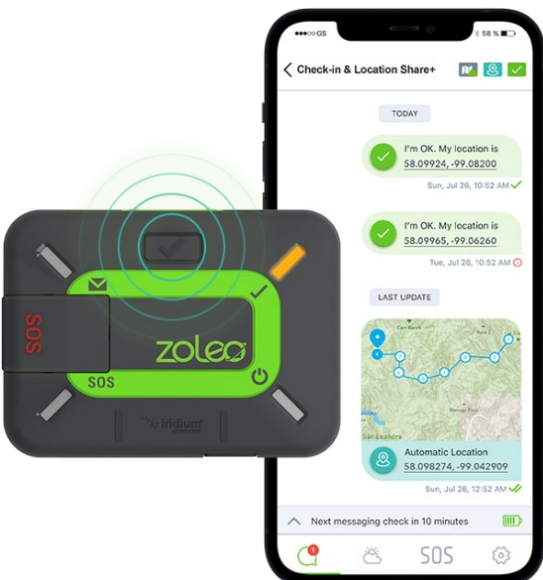

ZOLEO Monthly Plans

All ZOLEO monthly plans include:

- Your own ZOLEO SMS number and email address
- Unlimited SOS messaging
- Convenient usage alerts and optional message top-up bundles
- Flexibility to change, suspend or cancel if your needs change

PLANS	Basic	In Touch	Unlimited
Monthly fee	$20	$35	$50
Included satellite messages	25/month	250/month	Unlimited
Progressive SOS with expert 24/7 monitoring	Unlimited	Unlimited	Unlimited
Activation fee (1x)	$20	$20	$20
Additional messages	$0.50/each	$0.50/each	Included

ADD-ONS

LOCATION SHARE+ (Optional add-on subscription - $6/month)

Location Share+ enables ZOLEO users to share their location with their check-in contacts, on a user-selected interval from every 6 minutes to 4 hours. ZOLEO users and check-in recipients will be able to use the free ZOLEO app to view the current location and breadcrumb trail on a map. ZOLEO users can start/stop location sharing any time, and also download maps for use offline. Location Share+ is an optional add-on subscription, that includes unlimited Location Share+ and check-in messages! (Additional charges apply; can be cancelled any time.)

[Learn more](#)