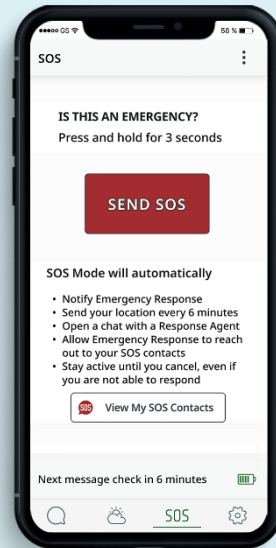

PROGRESSIVE SOS ALERTING

In an emergency, trigger an SOS alert and rest assured the 24/7 emergency response coordination center will respond. You'll be able to exchange messages and receive step-by-step updates throughout the incident. SOS alerts can also be canceled.