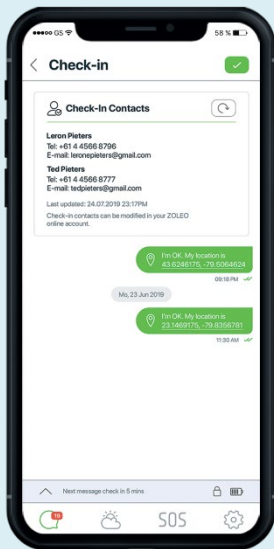

# ZOLEO Mobile App

The free ZOLEO App is the key to all the awesome global messaging and safety features that ZOLEO offers. Your contacts can also use it to message you (they don't need to own a ZOLEO device to message you using the app). Messaging app-to-app enables you to exchange messages of 950+ characters, and you'll get their message even if your ZOLEO device is being used by someone else or is turned off.

## GLOBAL MESSAGING

Send and receive text, email or app-to-app messages anywhere -- in the backcountry or around the globe! (SMS up to 160 char., email up to 200 char., app-to-app 950+ char.)

## CHECK-IN

Check in to let others know that you're okay. With one press you can send a check-in message (include your GPS location coordinates if you want to).