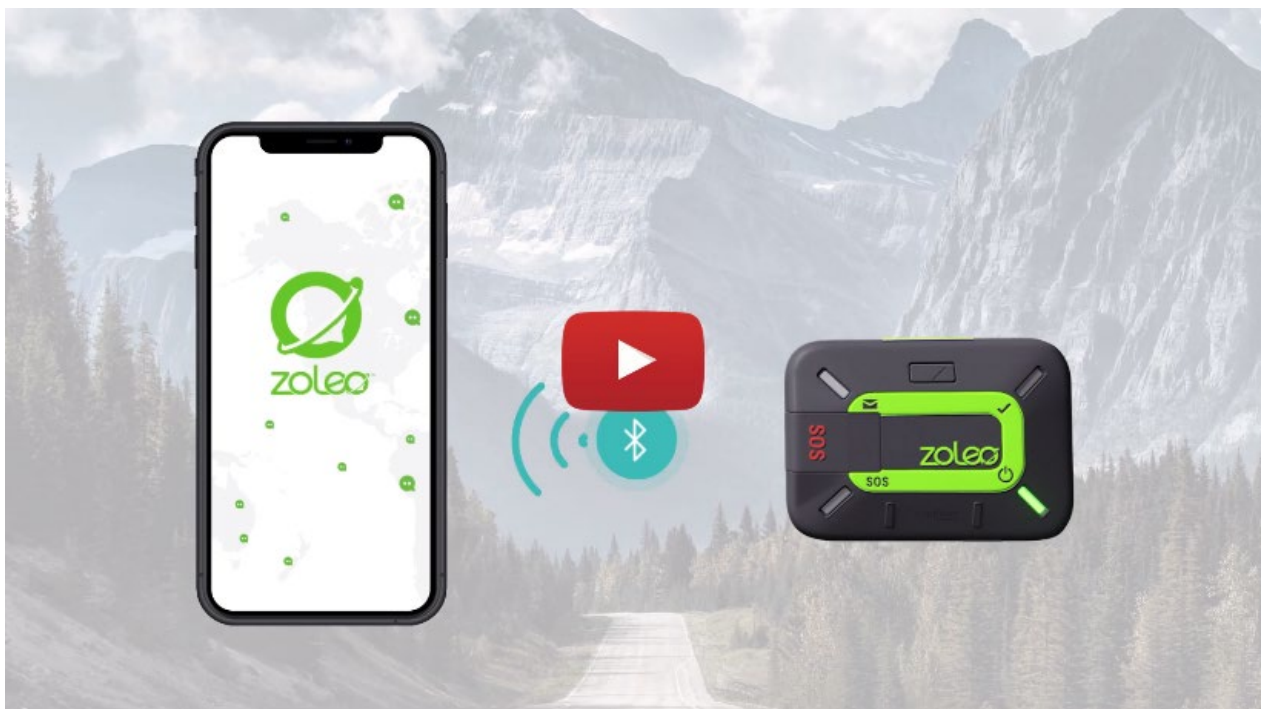

## Meet ZOLEO

For anyone who ventures beyond cell coverage, ZOLEO offers everything you need to enjoy seamless global messaging from your smartphone or tablet, at a price you can afford. Uniquely, ZOLEO provides a truly seamless messaging experience that follows you in/out of mobile coverage. That's because only ZOLEO transmits messages via Iridium® satellite, cellular and Wi-Fi networks. You'll never miss a message again! Plus, ZOLEO offers features like progressive SOS alerting, check-in, weather forecasts, and location sharing that you can depend on for personal safety.

## HOW IT WORKS

When you're beyond cell coverage the ZOLEO satellite communicator connects with the free ZOLEO App on your phone/tablet to transmit messages via Iridium® – the only satellite network that provides coverage everywhere on the planet!

When you're within cell coverage, only ZOLEO seamlessly delivers messages via cellular or Wi-Fi. With ZOLEO, you'll always get the message, even if the ZOLEO device is turned off!