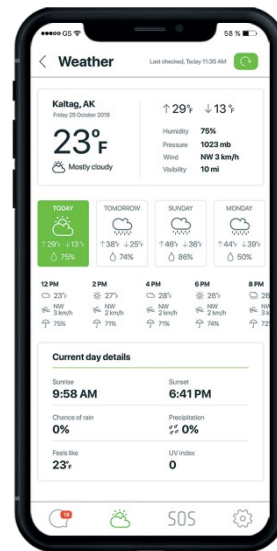

# ZOLEO Mobile App

The free ZOLEO App is the key to all the awesome global messaging and safety features that ZOLEO offers. Your contacts can also use it to message you (they don't need to own a ZOLEO device to message you using the app). Messaging app-to-app enables you to exchange messages of 950+ characters, and you'll get their message even if your ZOLEO device is being used by someone else or is turned off.

## GLOBAL MESSAGING

Send and receive text, email or app-to-app messages anywhere -- in the backcountry or around the globe! (SMS up to 160 char., email up to 200 char., app-to-app 950+ char.)

## CHECK-IN

Check in to let others know that you're okay. With one press you can send a check-in message (include your GPS location coordinates if you want to).

## WEATHER FORECASTS

Be prepared. Get accurate, hyper-local Dark Sky™ weather forecasts wherever you are. Each forecast includes current conditions, detailed forecasts for the next 36 hours and daily forecasts for five (5) days.